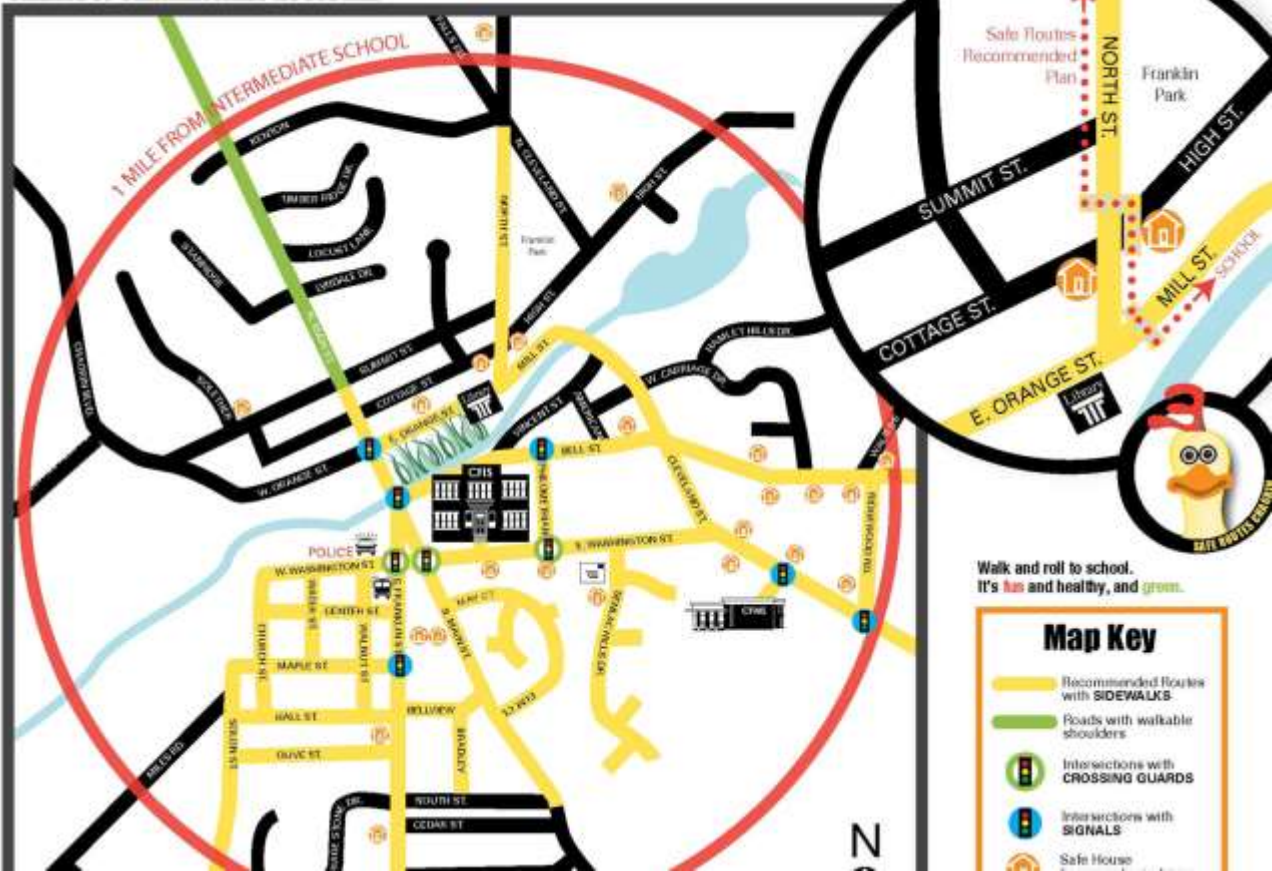

Our Community

VILLAGE OF CHAGRIN FALLS ROUTE MAP